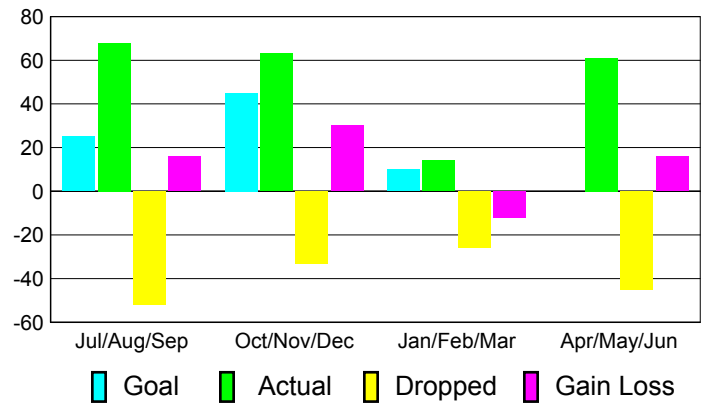

## CLUBS

**Club Results  
2010-2011**

**Clubs  
2009-2010**

Month	New Club Goal	Actual New Clubs	Actual Dropped Clubs	Gain/Loss of Clubs	Gain/Loss of Clubs
Jul/Aug/Sep	0	0	-1	-1	0
Oct/Nov/Dec	1	0	0	0	1
Jan/Feb/Mar	0	0	0	0	0
Apr/May/June	0	0	0	0	0
<b>Totals</b>	<b>1</b>	<b>0</b>	<b>-1</b>	<b>-1</b>	<b>1</b>

### Club Results 2010-2011

Goal, New, Dropped, Gain/Loss

## MEMBERSHIP

**Membership Results  
2010-2011**

**Membership  
2009-2010**

Month	Net Memb Goal	Actual New Memb	Actual Dropped Memb	Gain/Loss of Memb	Gain/Loss of Memb
Jul/Aug/Sep	25	68	-52	16	-1
Oct/Nov/Dec	45	63	-33	30	40
Jan/Feb/Mar	10	14	-26	-12	-12
Apr/May/June	0	61	-45	16	13
<b>Totals</b>	<b>80</b>	<b>206</b>	<b>-156</b>	<b>50</b>	<b>40</b>

### Membership Results 2010-2011

Goal, New, Dropped, Gain/Loss