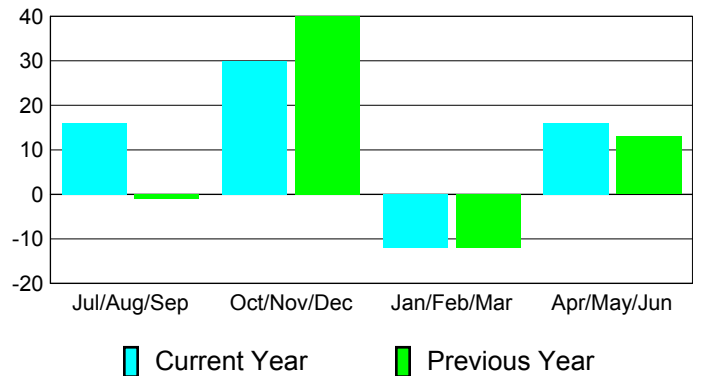

Comparison of Membership Gain/Loss

Current Year Compared to the Previous Year